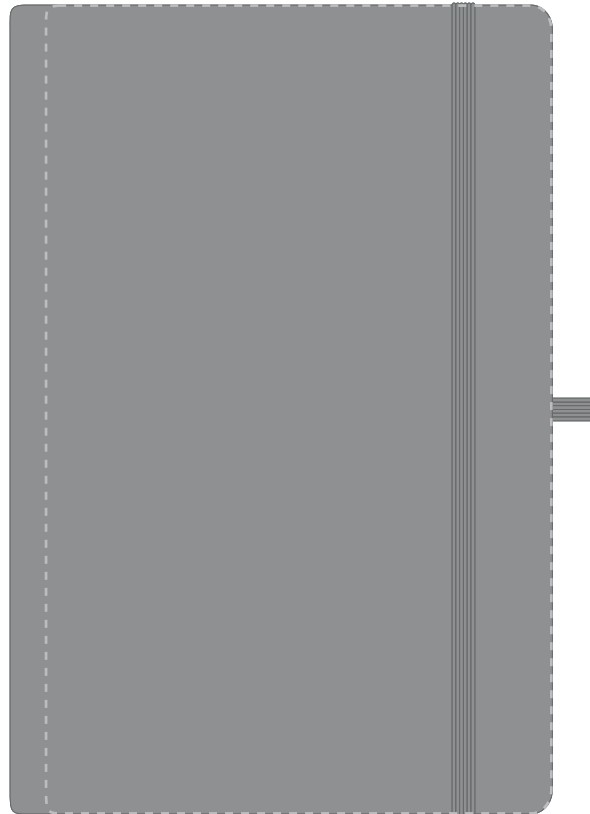

Your Ref:	Quantity:	Product Code: QS0345
Our Ref:	Version: 1	Product Colour: LIGHT GREY

PRINTING CONCERNS:

Please note that this product has Sustainability Markings that are not visible from this perspective

We stock this item in the following colours

**PANTONE REFERENCE(S)**

- Debossing / Foil Blocking (Edge to Edge)

ARTWORK SCALE 50%

Product Image for visualisation
- colours may vary

The dashed line is to demonstrate print area and will not appear on your printed item

To proceed, please approve visual via the online system.

ARTWORK SCALE 100%
Max print area: 134mm x 214mm